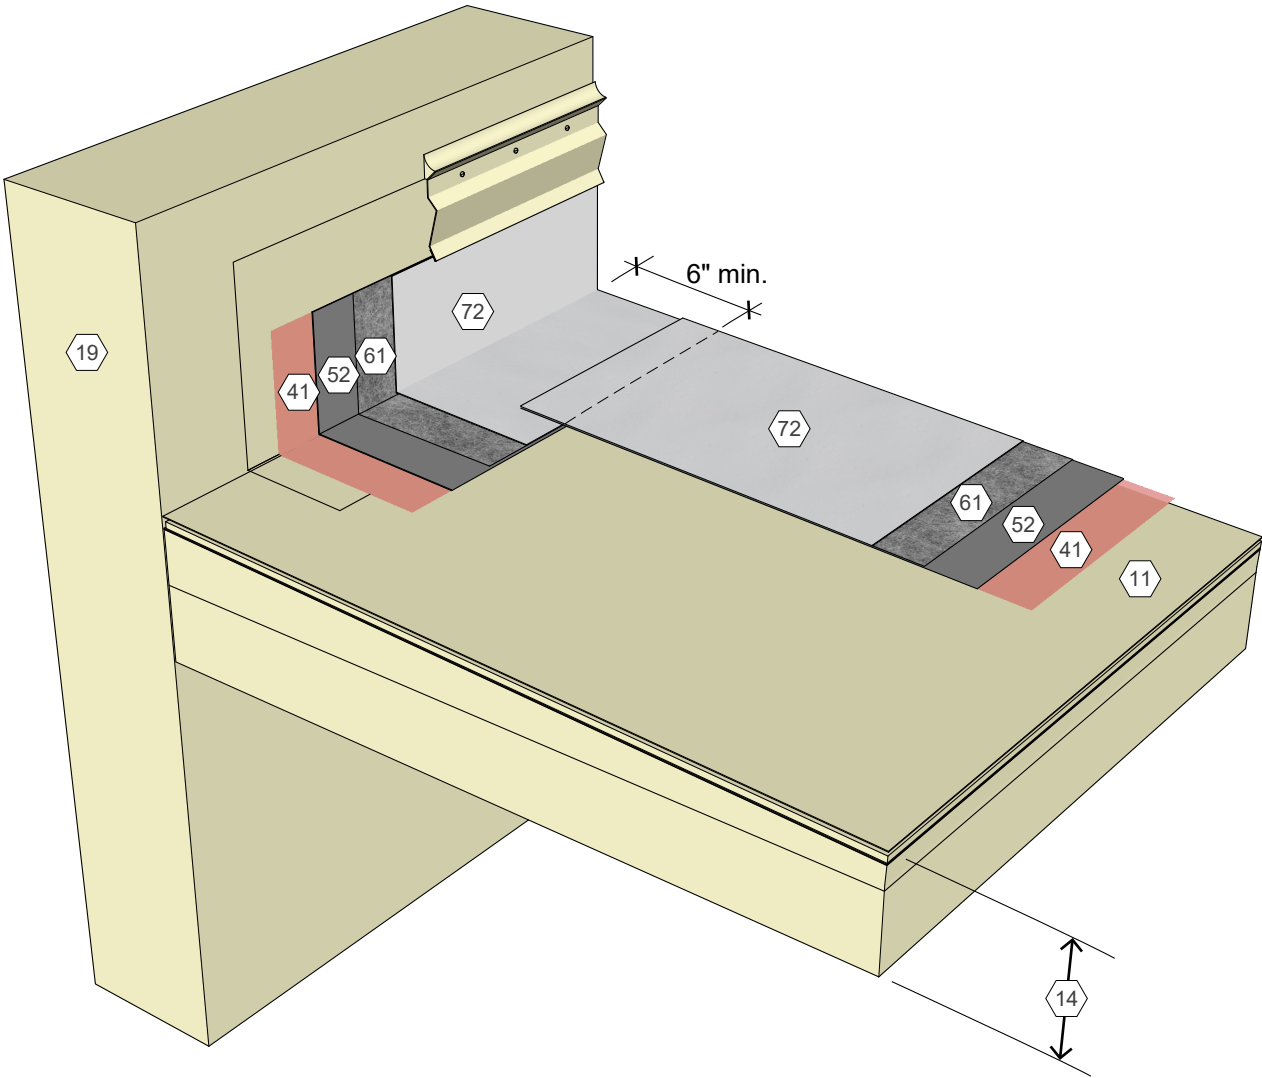

KEY NOTES

- 11 Existing Single-Ply Membrane
- 14 Existing Structural Deck and Insulation Assembly
- 19 Wall Assembly
- 41 Approved Primer
- 52 AlphaGuard BIO Base Coat
- 61 AlphaGuard Glass Mat or Permafab
- 72 AlphaGuard BIO Top Coat

AlphaGuard® BIO Restoration Detail, Single-Ply, Parapet Wall
 Detail 13051

KEY NOTES

- 12 Existing MB or Smooth BUR
- 14 Existing Structural Deck and Insulation Assembly
- 19 Wall Assembly
- 41 Approved Primer
- 52 AlphaGuard BIO Base Coat
- 61 AlphaGuard Glass Mat or Permafab
- 72 AlphaGuard BIO Top Coat