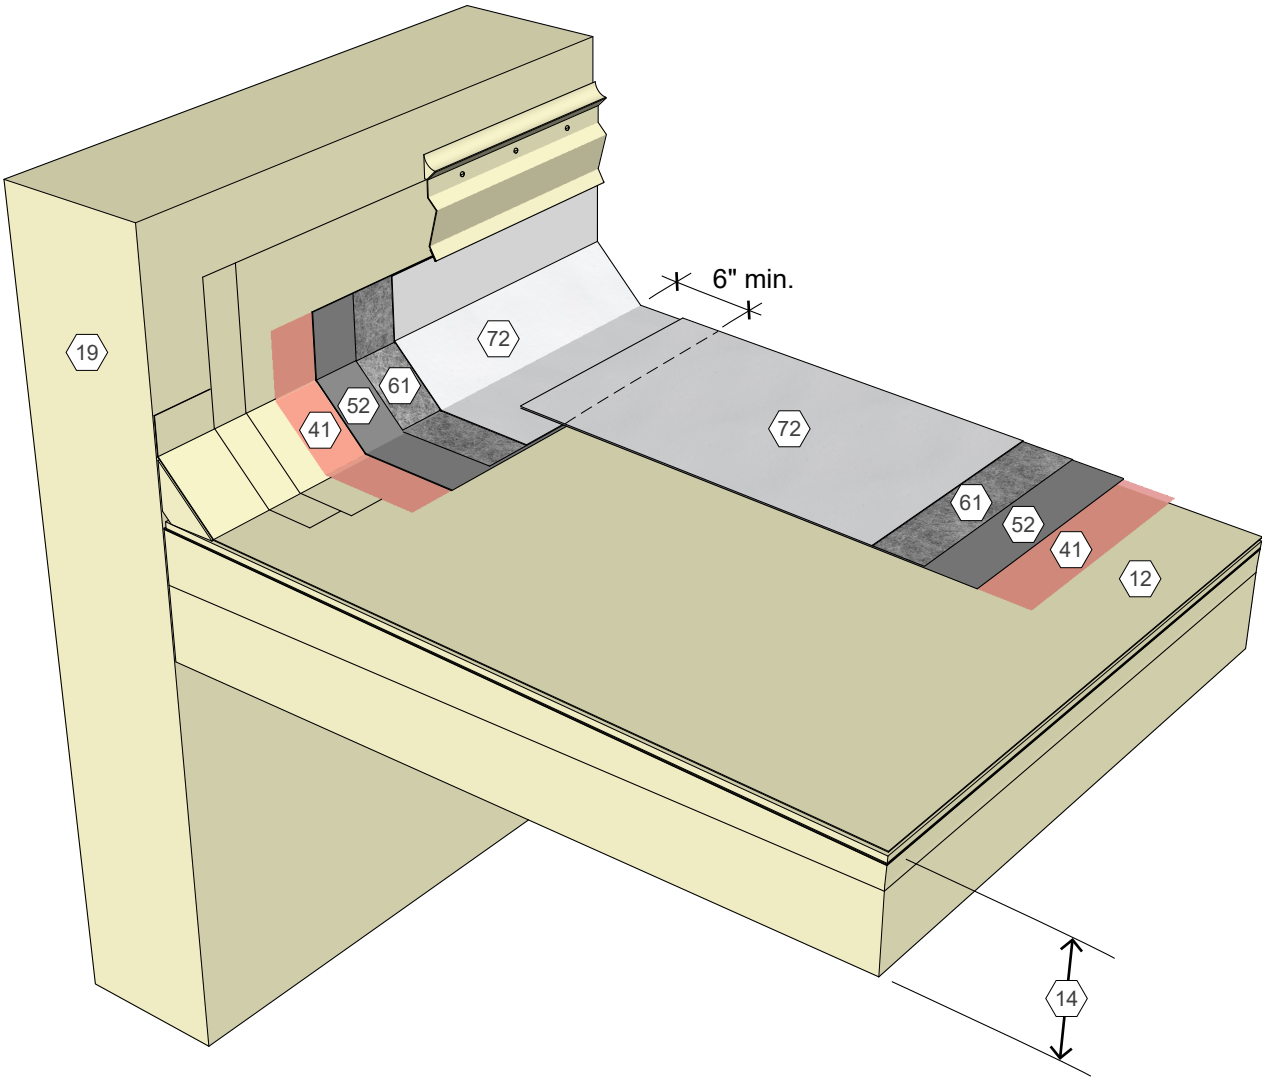

KEY NOTES

- 11 Existing Single-Ply Membrane
- 14 Existing Structural Deck and Insulation Assembly
- 19 Wall Assembly
- 41 Approved Primer
- 52 AlphaGuard BIO Base Coat
- 61 AlphaGuard Glass Mat or Permafab
- 72 AlphaGuard BIO Top Coat

AlphaGuard® BIO Restoration Detail, Single-Ply, Parapet Wall
 Detail 13051

KEY NOTES

- 12 Existing MB or Smooth BUR
- 14 Existing Structural Deck and Insulation Assembly
- 19 Wall Assembly
- 41 Approved Primer
- 52 AlphaGuard BIO Base Coat
- 61 AlphaGuard Glass Mat or Permafab
- 72 AlphaGuard BIO Top Coat

AlphaGuard® BIO Restoration Detail, MB or Smooth BUR, Parapet Wall
 Detail 13052